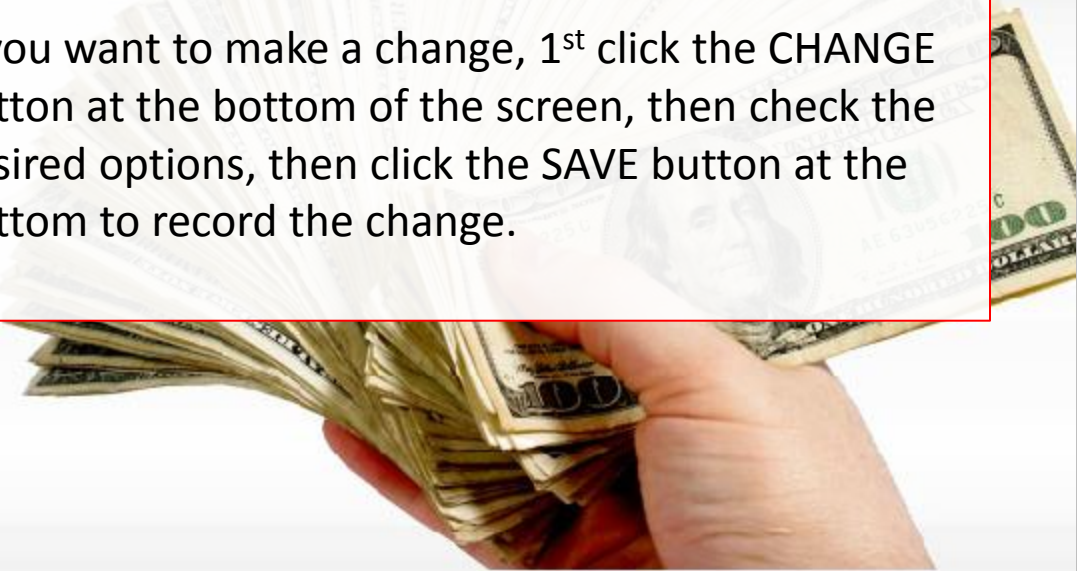

How does it cost you to save money?

Select the My Services option to edit your optional services and notifications settings.

If you want to make a change, 1st click the CHANGE button at the bottom of the screen, then check the desired options, then click the SAVE button at the bottom to record the change.